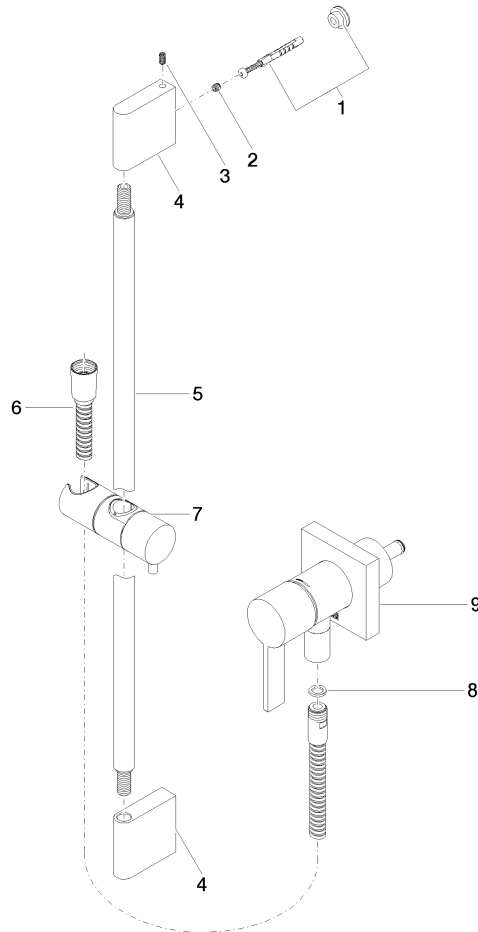

**Concealed single-lever mixer with integrated shower connection with shower set without hand shower - Chrome**

IMO

36 013 970

Fits: IMO, MEM, CL.1

- cover plate 80 x 80 mm
- metal shower hose 1750mm with integrated anti-twist protection
- slide bar
- Pipe diameter 18 mm

**Concealed single-lever mixer with integrated shower connection with shower set without hand shower - Chrome**

IMO

36 013 970

mm [inches]

**Certificates**

Belgaqua\_21-025- WRAS\_2011027. LGA\_29569.  
27\_1.

### Spare parts list

No.	Item Number	Name	Quantity used	Delivery time
1	05 17 20 726 02 90	fixing set	1	2
2	09 31 11 049 90	pin	2	2
3	04 31 11 113 00 90	pin	2	2
4	08 17 97 054-00	holder	2	10
5	90 28 22 597 00-00	holder	1	10
6	28 322 970-00	Metal shower hose 1/2" x 3/8" x 1750 mm - Chrome	1	2
7	12 580 970-00	Slide unit - Chrome	1	10
8	90 14 20 026 00 90	seal	1	2
9	36 045 970-00	Concealed single-lever mixer with cover plate with integrated shower connection - Chrome	1	10